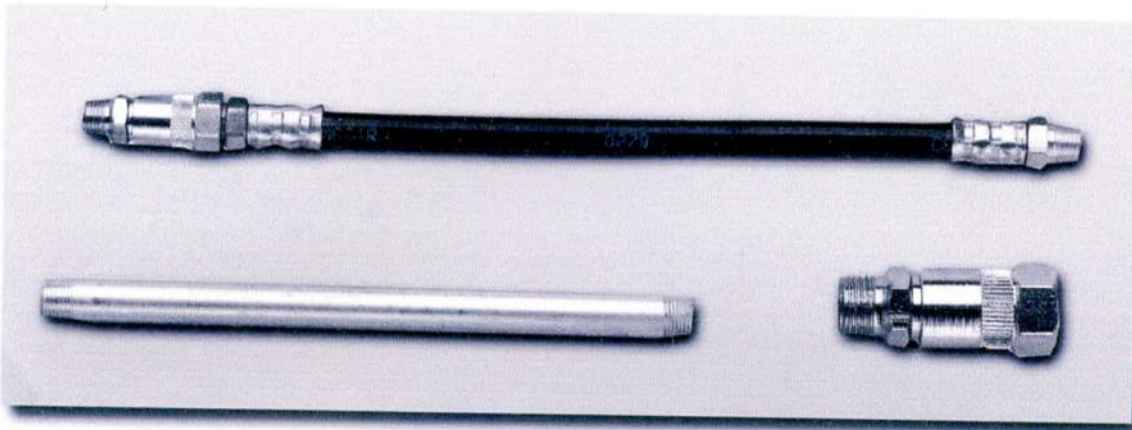

# Delivery Tubes ::

SERVICE WITHOUT FRICTION...

## Delivery Tubes ::

- **Rigid Delivery Tube (non swivel)**

150mm (6") Length

Part No. HG4102

250mm (10") Length

Part No. HG4104

- **Rigid Delivery Tube with adapter nut (non swivel)**

150mm (6") Length

Part No. HG4111

250mm (10") Length

Part No. HG4113

- **Flexible Delivery Tube (with swivel)**

200mm (8") Length

Part No. PNH3001

300mm (12") Length

Part No. PNH3002

450mm (18") Length

Part No. PNB4098

*\*\*The swivel and adapter nut may be purchased as individual items\*\**

- **Swivel**

**Part No. HE3913**

Converts non-swivel delivery items to swivel versions

- **Adapter nut**